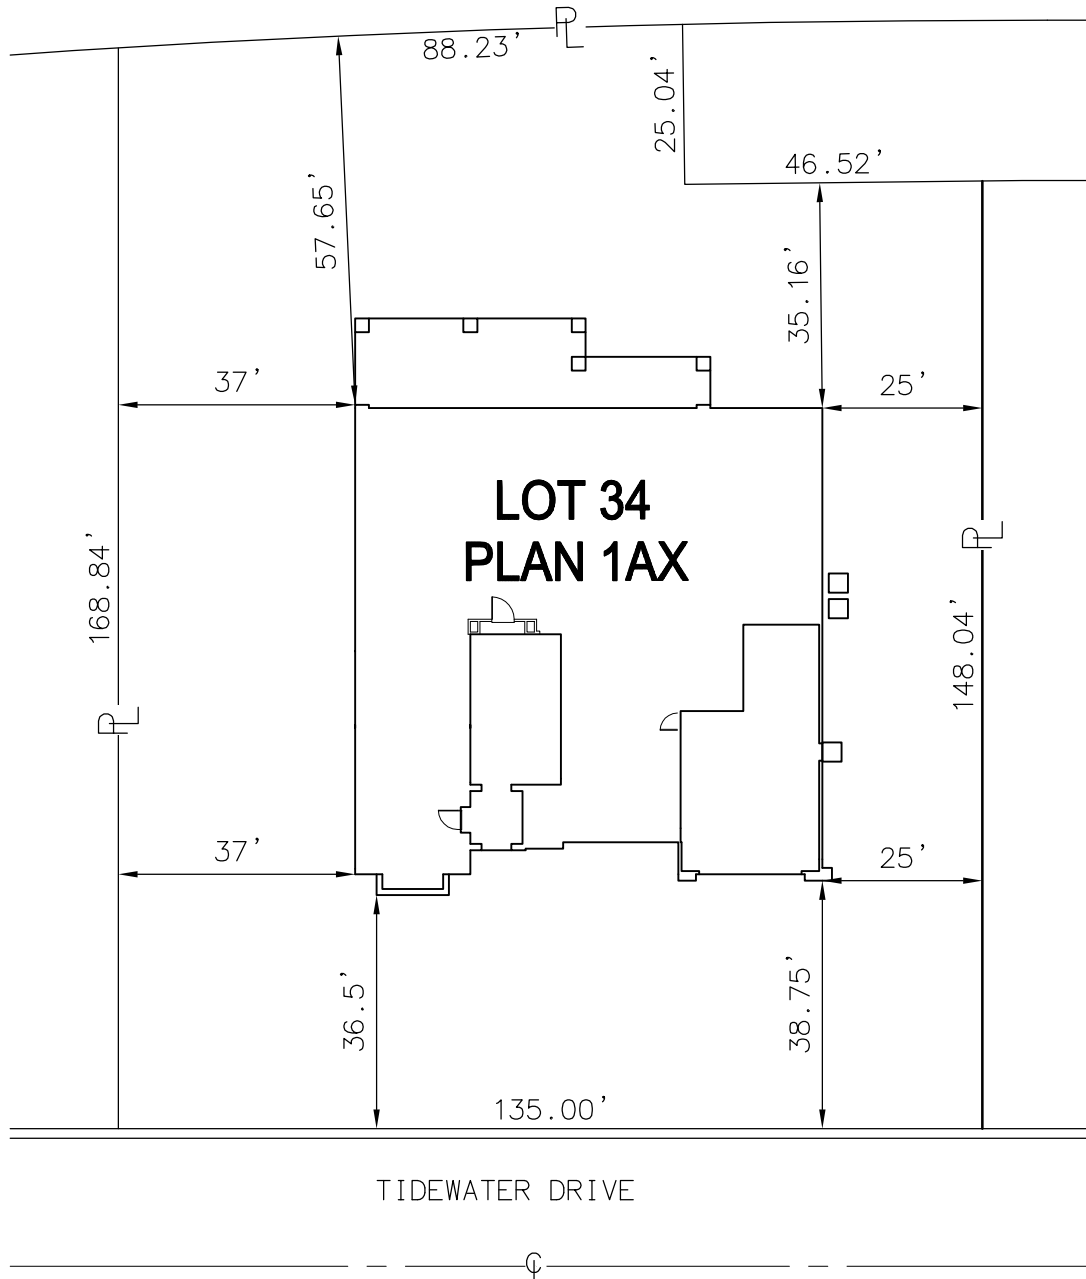

MADISON STREET

PLANNING ■ DESIGN ■ CONSTRUCTION

74-130 COUNTRY CLUB DRIVE, SUITE 201  
 PALM DESERT, CALIFORNIA 92260-1655  
 760-346-7481 • FAX 760.346.8315 • www.RBF.com

MADISON ESTATES

LOT 34